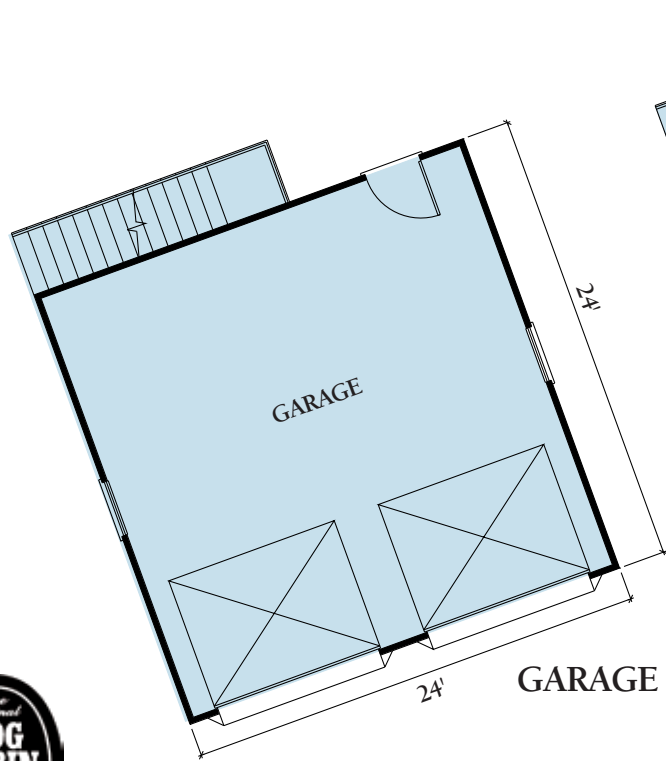

STUDIO

Artist Rendering Actual Plans May Vary

APARTMENT

Overall Dimensions:
24' x 24' (7,315 x 7,315 mm)

Approximately
1,103 Sq. Ft.