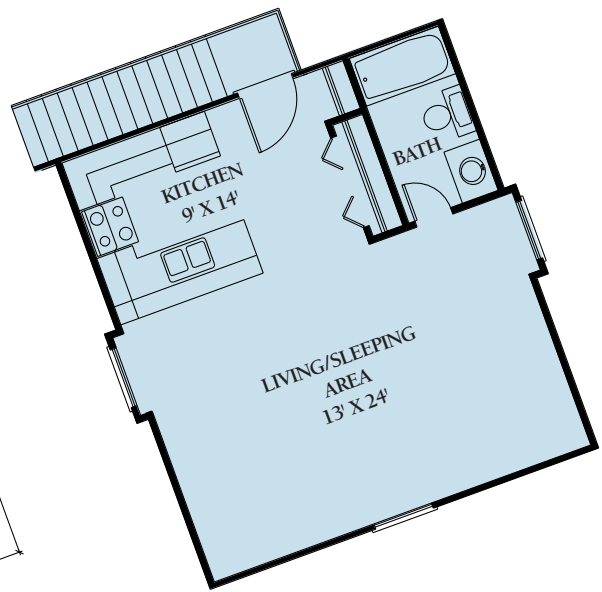

STUDIO

Artist Rendering Actual Plans May Vary

APARTMENT

Overall Dimensions:
24' x 24' (7,315 x 7,315 mm)

Approximately
1,103 Sq. Ft.